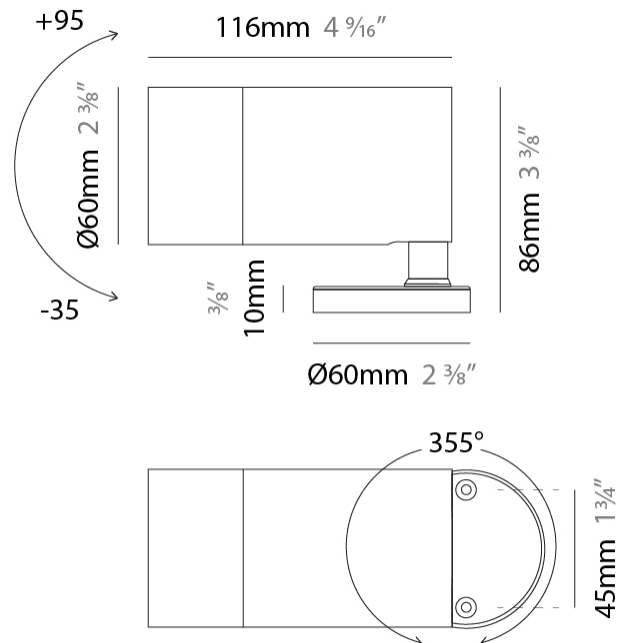

1. To build a product code in our configurator select the specify button on the base model # product page
2. To build a manual product code on this datasheet choose from the options listed below in blue font and add the suffix to the base model #

GENERAL

Series: Vario
Subseries: Vario 60
Brand: Unonovesette
Division: Exterior
Mounting Type: Surface
Mounting Location: Above Ground
Subcategory: Flood

PHYSICAL

Shape: Cylinder
Diameter (mm): 60
Diameter (in): 2 3/8
Height (mm): 116
Height (in): 4 9/16
Light Distribution: Adjustable / Direct
Weight (kg): 0.5
Weight (lbs): 1.102
Installation Requirement: Surface mounted / Spike / Tree strap
Diffuser: Extra clear tempered / Frosted glass 6mm
Fixture Finish: ABA / ANA / ASB
Fixture Material: Machined Anticorodal Aluminium
Cable Details: 350mm NS20N PCP 2x0.5 mm2

ELECTRICAL

Lamp Type: LED
Total Output Wattage (W): 12
Dimming: Phase Dimming (120Vac Only)
Driver Included: No
Driver Location: Remote
Driver Type: Constant Current - Universal
Driver Class: Class 2
Input Voltage (V): 120 - 277
Constant Current (MA): 350

LED

Number of LEDs: 1
Color Temperature (°K): 1800-3000 - Dim to Warm
Max. Delivered Lumen (lm): 824 to 22
CRI: >90 CRI
Lamp Life (hrs): 100000
Special LEDs offerings: Dim to Warm

OPTICAL

Optic°: 20 / 40
Adjustability: Rotational 355°

RATINGS AND CERTIFICATIONS

Certified By: Certified for North American Standards
IP rating: IP66
IK Rating: IK08