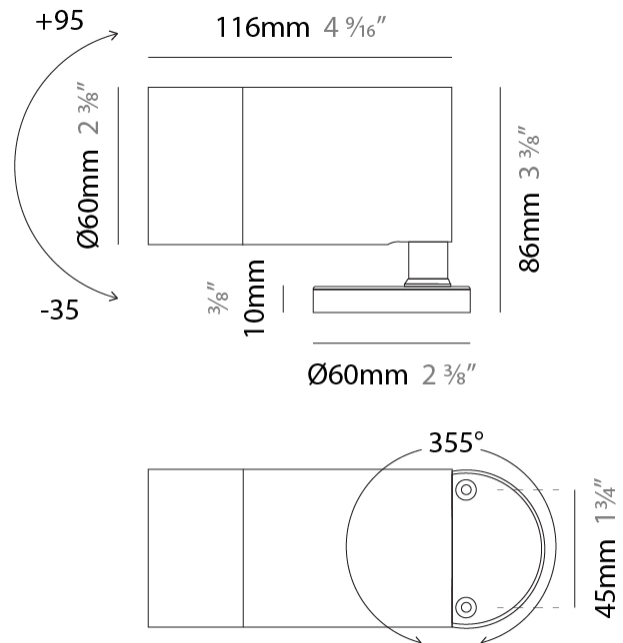

VARIO 60 SURFACE

E12F0007-

base number Finish
Options

1. To build a product code in our configurator select the specify button on the base model # product page
2. To build a manual product code on this datasheet choose from the options listed below in blue font and add the suffix to the base model #

GENERAL

Series: Vario
Subseries: Vario 60
Brand: Unonovesette
Division: Exterior
Mounting Type: Surface
Mounting Location: Above Ground
Subcategory: Flood

PHYSICAL

Shape: Cylinder
Diameter (mm): 60
Diameter (in): 2 3/8
Height (mm): 116
Height (in): 4 9/16
Light Distribution: Adjustable / Direct
Weight (kg): 0.5
Weight (lbs): 1.102
Installation Requirement: Surface mounted / Spike / Tree strap
Diffuser: Extra clear tempered / Frosted glass 6mm
Fixture Finish: ABA / ANA / ASB
Fixture Material: Machined Anticorodal Aluminium
Cable Details: 350mm NS20N PCP 2x0.5 mm2

ELECTRICAL

Lamp Type: LED
Input Wattage (W): 9
Dimming: DMX
Control Gear: DMX
Driver Included: No
Driver Location: Remote
Driver Type: Constant Current - Universal
Driver Class: Class 2
Input Voltage (V): 120 - 277
Constant Current (MA): 700

LED

Number of LEDs: 1
Color Temperature (°K): RGBW
CRI: >90 CRI
Lamp Life (hrs): 100000
Special LEDs offerings: RGBW

OPTICAL

Optic°: 35
Adjustability: Rotational 355°

RATINGS AND CERTIFICATIONS

Certified By: Certified for North American Standards
IP rating: IP66
IK Rating: IK08